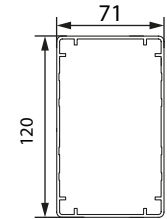

MINIMUM INCLINATION REQUIRED FOR CORRECT OPERATION 7%.

OUR PERGOLAS ARE MADE WITH ROLLER TUBE AND ALUMINUM ACCESSORIES.

Maximum dimensions		
	width	projection
1 Module	500	600
2 Modules	1000	600
3 Modules	1500	600

SP	A* CM	B* CM	P =
150	22	45	4
200	22	54	5
250	22	63	6
300	22	72	7
350	22	81	8
400	22	90	9
450	22	99	10
500	22	108	11
550	22	117	12
600	22	126	13

*INDICATIVE VALUES

- SP PROJECTION
- A ENCUMBRANCE FABRIC IN HEIGHT (variable second inclination)
- B ENCUMBRANCE FABRIC IN PROJECTION
- P NUMBER OF PROFILES MOVEFABRIC (including terminal).

The distance between the profiles movefabric is never exceeding 60 cm.

UNIVERSAL BRACKETS

PROFILES MOVEFABRIC

GUIDE

PROFILE FREESTANDING GUTTER

CANOPY CROSSBAR

PROFILE LEG

Brackets for legs

Profile raise fabric

Brackets for crossbar

Arm

Foot with waterdrain integrated

Belt tightener positioned inside the cap

New system of fabric cover-motor

ELEMENTO	NUMERO PARTE
1	TTOPK-002DX
2	TTOPK-002SX
3	V.OPEN-128
4	V.OPEN-125
5	V.OPEN-181
6	V.OPEN-224
7	V.OPEN-223
8	V.MILA-008
9	V.TTOP-020
10	V.TTOP-018
11	V.TTOP-021
12	V.OPEN-129
13	V.TTOP-010
14	V.TTOP-014
15	V.TTOP-025
16	V.TTOP-027
17	V.TTOP-029
18	V.OPEN-165
19	V.OPEN-166
20	V.OPEN-124
21	V.E095-005
22	V.SUPE-016
23	V.OPEN-180
24	V.TTOP-023
25	V.OPEN-177
26	V.TTOP-013
27	V.TTOP-011
28	V.TTOP-009
29	V.OPEN-153
30	V.TTOP-015
31	V.TTOP-022
32	SELJKLEDM
33	SELJKLEDF
34	SMCDADO0605A
35	SMCTESA0630A
36	GUIDA TOP
37	GAMBA 120 TOP
38	TELO TOP 2
39	PORTA TESSUTO GRANDE TOP
40	PORTA TESSUTO TOP
41	PORTA TESSUTO GRANDE TOP -2
42	TIMPANI S110 new
43	tettino top standard
44	TUBO AVV TOP
45	tubo cannetta
46	CANALA PORTANTE TOP
47	SPAZZOLINO
48	TELO LASCO
49	SPESSORE LED