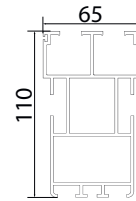

MINIMUM INCLINATION REQUIRED FOR CORRECT OPERATION 7%.

OUR PERGOLAS ARE MADE WITH ROLLER TUBE AND ALUMINUM ACCESSORIES.

Maximum dimensions		
	width	projection
1 Module	500	600
2 Modules	1000	600
3 Modules	1500	600

SP	A* CM	B* CM	P =
150	22	45	4
200	22	54	5
250	22	63	6
300	22	72	7
350	22	81	8
400	22	90	9
450	22	99	10
500	22	108	11
550	22	117	12
600	22	126	13

*INDICATIVE VALUES

- SP PROJECTION
- A ENCUMBRANCE FABRIC IN HEIGHT (variable second inclination)
- B ENCUMBRANCE FABRIC IN PROJECTION
- P NUMBER OF PROFILES MOVEFABRIC (including terminal).

The distance between the profiles movefabric is never exceeding 60 cm.

UNIVERSAL BRACKETS

PROFILES MOVEFABRIC

GUIDE

PROFILE FREESTANDING GUTTER

CANOPY CROSSBAR

PROFILE LEG

Brackets for legs

Profile raise fabric

Brackets for crossbar

Arm

Foot with waterdrain integrated

Belt tightener positioned inside the cap

New system of fabric cover-motor

ELEMENTO	NUMERO PARTE
1	TTOPK-002DX
2	TTOPK-002SX
3	V.OPEN-128
4	V.OPEN-125
5	V.OPEN-181
6	V.OPEN-224
7	V.OPEN-223
8	V.MILA-008
9	V.TTOP-020
10	V.TTOP-018
11	V.TTOP-021
12	V.OPEN-129
13	V.TTOP-010
14	V.TTOP-014
15	V.TTOP-025
16	V.TTOP-027
17	V.TTOP-029
18	V.OPEN-165
19	V.OPEN-166
20	V.OPEN-124
21	V.E095-005
22	V.SUPE-016
23	V.OPEN-180
24	V.TTOP-023
25	V.OPEN-177
26	V.TTOP-013
27	V.TTOP-011
28	V.TTOP-009
29	V.OPEN-153
30	V.TTOP-015
31	V.TTOP-022
32	SELJKLEDM
33	SELJKLEDF
34	SMCDADO0605A
35	SMCTESA0630A
36	GUIDA TOP
37	GAMBA 120 TOP
38	TELO TOP 2
39	PORTA TESSUTO GRANDE TOP
40	PORTA TESSUTO TOP
41	PORTA TESSUTO GRANDE TOP -2
42	TIMPANI S110 new
43	tettino top standard
44	TUBO AVV TOP
45	tubo cannetta
46	CANALA PORTANTE TOP
47	SPAZZOLINO
48	TELO LASCO
49	SPESSORE LED