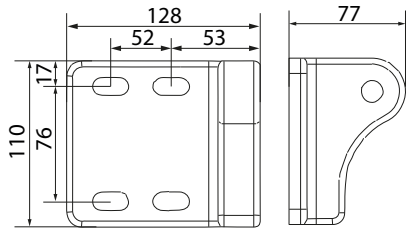

MINIMUM INCLINATION REQUIRED FOR CORRECT OPERATION 7%.

OUR PERGOLAS ARE MADE WITH ROLLER TUBE AND ALUMINUM ACCESSORIES.

Maximum dimensions		
	width	projection
1 Module	500	600
2 Modules	1000	600
3 Modules	1500	600

SP	A* CM	B* CM	P =
150	22	45	4
200	22	54	5
250	22	63	6
300	22	72	7
350	22	81	8
400	22	90	9
450	22	99	10
500	22	108	11
550	22	117	12
600	22	126	13

*INDICATIVE VALUES

- SP PROJECTION
- A ENCUMBRANCE FABRIC IN HEIGHT (variable second inclination)
- B ENCUMBRANCE FABRIC IN PROJECTION
- P NUMBER OF PROFILES MOVEFABRIC (including terminal).

The distance between the profiles movefabric is never exceeding 60 cm.

UNIVERSAL BRACKETS

PROFILES MOVEFABRIC

GUIDE

PROFILE FREESTANDING GUTTER

CANOPY CROSSBAR

PROFILE LEG

Brackets for legs