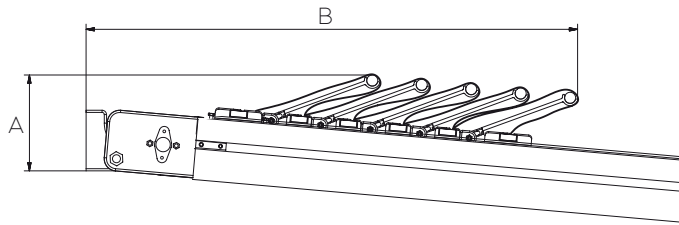

It is a pergola with a modern and linear design, versatile and easy to install, with high quality standards. Entirely made with painted aluminum profiles and with pre-tensioned blackout PVC covers, or embossed Valmex blackout PVC or two-colored Opatex PVC, the structure is wall-mounted and moved by a radio-controlled electronic motor, which allows the upper folding opening of the single fabric up to maximum tension.

The pre-tensioned blackout PVC covers are available in the colors White, Gray and Vanilla; Valmex embossed blackout PVC covers are available in White, Ivory and Gray.

The TOP 100 can cover underlying spaces up to 15 meters of Width and 6 meters of Projection, placing the maximum number of 3 MODULES side by side, with a minimum footprint of the legs on the floor.

MINIMUM INCLINATION REQUIRED FOR CORRECT OPERATION 7%.

OUR PERGOLAS ARE MADE WITH ROLLER TUBE AND ALUMINUM ACCESSORIES.

Maximum dimensions		
	width	projection
1 Module	500	600
2 Modules	1000	600
3 Modules	1500	600

SP	A* CM	B* CM	P =
150	22	45	4
200	22	54	5
250	22	63	6
300	22	72	7
350	22	81	8
400	22	90	9
450	22	99	10
500	22	108	11
550	22	117	12
600	22	126	13

*INDICATIVE VALUES

- SP PROJECTION
- A ENCUMBRANCE FABRIC IN HEIGHT (variable second inclination)
- B ENCUMBRANCE FABRIC IN PROJECTION
- P NUMBER OF PROFILES MOVEFABRIC (including terminal).