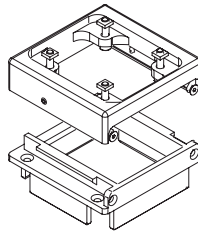

The distance between the profiles movefabric is never exceeding 60 cm.

UNIVERSAL BRACKETS

PROFILES MOVEFABRIC

GUIDE

PROFILE FREESTANDING GUTTER

CANOPY CROSSBAR

PROFILE LEG

Brackets for legs

Profile raise fabric

Brackets for crossbar

Arm

Foot with waterdrain integrated

Belt tightener positioned inside the cap

New system of fabric cover-motor

ELEMENTO	NUMERO PARTE
1	TTOPK-002DX
2	TTOPK-002SX
3	V.OPEN-128
4	V.OPEN-125
5	V.OPEN-181
6	V.OPEN-224
7	V.OPEN-223
8	V.MILA-008
9	V.TTOP-020
10	V.TTOP-018
11	V.TTOP-021
12	V.OPEN-129
13	V.TTOP-010
14	V.TTOP-014
15	V.TTOP-025
16	V.TTOP-027
17	V.TTOP-029
18	V.OPEN-165
19	V.OPEN-166
20	V.OPEN-124
21	V.E095-005
22	V.SUPE-016
23	V.OPEN-180
24	V.TTOP-023
25	V.OPEN-177
26	V.TTOP-013
27	V.TTOP-011
28	V.TTOP-009
29	V.OPEN-153
30	V.TTOP-015
31	V.TTOP-022
32	SELJKLEDM
33	SELJKLEDF
34	SMCDADO0605A
35	SMCTESA0630A
36	GUIDA TOP
37	GAMBA 120 TOP
38	TELO TOP 2
39	PORTA TESSUTO GRANDE TOP
40	PORTA TESSUTO TOP
41	PORTA TESSUTO GRANDE TOP -2
42	TIMPANI S110 new
43	tettino top standard
44	TUBO AVV TOP
45	tubo cannetta
46	CANALA PORTANTE TOP
47	SPAZZOLINO
48	TELO LASCO
49	SPESSORE LED