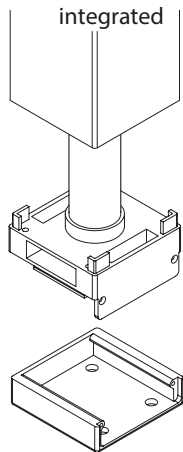

It is a pergola with a modern and linear design, versatile and easy to install, with high quality standards. Entirely made with painted aluminum profiles and with pre-tensioned blackout PVC covers, or embossed Valmex blackout PVC or two-colored Opatex PVC, the structure is wall-mounted and moved by a radio-controlled electronic motor, which allows the upper folding opening of the single fabric up to maximum tension.

MINIMUM INCLINATION REQUIRED FOR CORRECT OPERATION 7%.

OUR PERGOLAS ARE MADE WITH ROLLER TUBE AND ALUMINUM ACCESSORIES.

Maximum dimensions		
	width	projection
1 Module	500	600
2 Modules	1000	600
3 Modules	1500	600

The distance between the profiles movefabric is never exceeding 60 cm.

UNIVERSAL BRACKETS

PROFILES MOVEFABRIC

GUIDE

PROFILE FREESTANDING GUTTER

CANOPY CROSSBAR

PROFILE LEG

Brackets for legs

Profile raise fabric

Brackets for crossbar

Arm

Foot with waterdrain integrated

Belt tightener positioned inside the cap

New system of fabric cover-motor

ELEMENTO	NUMERO PARTE
1	TTOPK-002DX
2	TTOPK-002SX
3	V.OPEN-128
4	V.OPEN-125
5	V.OPEN-181
6	V.OPEN-224
7	V.OPEN-223
8	V.MILA-008
9	V.TTOP-020
10	V.TTOP-018
11	V.TTOP-021
12	V.OPEN-129
13	V.TTOP-010
14	V.TTOP-014
15	V.TTOP-025
16	V.TTOP-027
17	V.TTOP-029
18	V.OPEN-165
19	V.OPEN-166
20	V.OPEN-124
21	V.E095-005
22	V.SUPE-016
23	V.OPEN-180
24	V.TTOP-023
25	V.OPEN-177
26	V.TTOP-013
27	V.TTOP-011
28	V.TTOP-009
29	V.OPEN-153
30	V.TTOP-015
31	V.TTOP-022
32	SELJKLEDM
33	SELJKLEDF
34	SMCDADO0605A
35	SMCTESA0630A
36	GUIDA TOP
37	GAMBA 120 TOP
38	TELO TOP 2
39	PORTA TESSUTO GRANDE TOP
40	PORTA TESSUTO TOP
41	PORTA TESSUTO GRANDE TOP -2
42	TIMPANI S110 new
43	tettino top standard
44	TUBO AVV TOP
45	tubo cannetta
46	CANALA PORTANTE TOP
47	SPAZZOLINO
48	TELO LASCO
49	SPESSORE LED