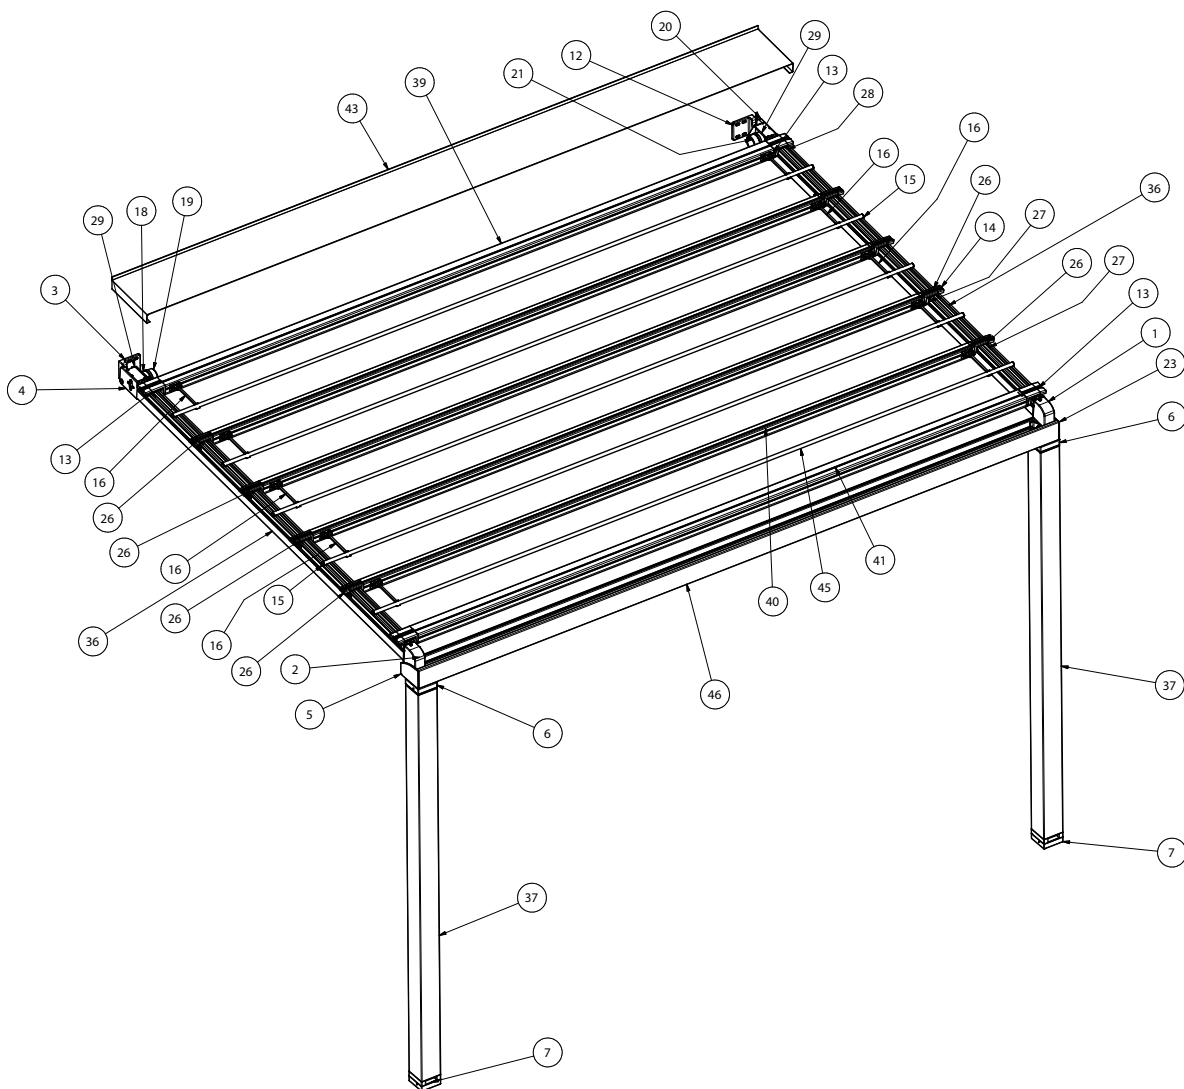

It is a pergola with a modern and linear design, versatile and easy to install, with high quality standards. Entirely made with painted aluminum profiles and with pre-tensioned blackout PVC covers, or embossed Valmex blackout PVC or two-colored Opatex PVC, the structure is wall-mounted and moved by a radio-controlled electronic motor, which allows the upper folding opening of the single fabric up to maximum tension.

The distance between the profiles movefabric is never exceeding 60 cm.

UNIVERSAL BRACKETS

PROFILES MOVEFABRIC

GUIDE

PROFILE FREESTANDING GUTTER

CANOPY CROSSBAR

PROFILE LEG

Brackets for legs

Profile raise fabric

Brackets for crossbar

Arm

Foot with waterdrain integrated

Belt tightener positioned inside the cap

New system of fabric cover-motor

ELEMENTO	NUMERO PARTE
1	TTOPK-002DX
2	TTOPK-002SX
3	V.OPEN-128
4	V.OPEN-125
5	V.OPEN-181
6	V.OPEN-224
7	V.OPEN-223
8	V.MILA-008
9	V.TTOP-020
10	V.TTOP-018
11	V.TTOP-021
12	V.OPEN-129
13	V.TTOP-010
14	V.TTOP-014
15	V.TTOP-025
16	V.TTOP-027
17	V.TTOP-029
18	V.OPEN-165
19	V.OPEN-166
20	V.OPEN-124
21	V.E095-005
22	V.SUPE-016
23	V.OPEN-180
24	V.TTOP-023
25	V.OPEN-177
26	V.TTOP-013
27	V.TTOP-011
28	V.TTOP-009
29	V.OPEN-153
30	V.TTOP-015
31	V.TTOP-022
32	SELJKLEDM
33	SELJKLEDF
34	SMCDADO0605A
35	SMCTESA0630A
36	GUIDA TOP
37	GAMBA 120 TOP
38	TELO TOP 2
39	PORTA TESSUTO GRANDE TOP
40	PORTA TESSUTO TOP
41	PORTA TESSUTO GRANDE TOP -2
42	TIMPANI S110 new
43	tettino top standard
44	TUBO AVV TOP
45	tubo cannetta
46	CANALA PORTANTE TOP
47	SPAZZOLINO
48	TELO LASCO
49	SPESSORE LED