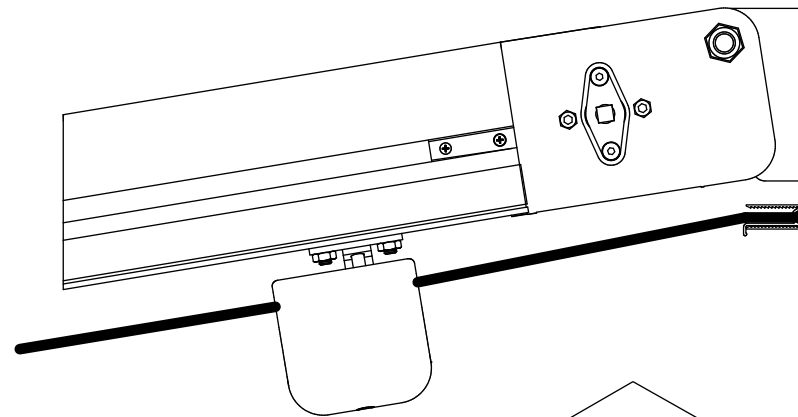

The distance between the profiles movefabric is never exceeding 60 cm.

UNIVERSAL BRACKETS

PROFILES MOVEFABRIC

GUIDE

PROFILE FREESTANDING GUTTER

CANOPY CROSSBAR

PROFILE LEG

Brackets for legs

Profile raise fabric

Brackets for crossbar

Arm

Foot with waterdrain integrated

Belt tightener positioned inside the cap

New system of fabric cover-motor

ELEMENTO	NUMERO PARTE
1	TTOPK-002DX
2	TTOPK-002SX
3	V.OPEN-128
4	V.OPEN-125
5	V.OPEN-181
6	V.OPEN-224
7	V.OPEN-223
8	V.MILA-008
9	V.TTOP-020
10	V.TTOP-018
11	V.TTOP-021
12	V.OPEN-129
13	V.TTOP-010
14	V.TTOP-014
15	V.TTOP-025
16	V.TTOP-027
17	V.TTOP-029
18	V.OPEN-165
19	V.OPEN-166
20	V.OPEN-124
21	V.E095-005
22	V.SUPE-016
23	V.OPEN-180
24	V.TTOP-023
25	V.OPEN-177
26	V.TTOP-013
27	V.TTOP-011
28	V.TTOP-009
29	V.OPEN-153
30	V.TTOP-015
31	V.TTOP-022
32	SELJKLEDM
33	SELJKLEDF
34	SMCDADO0605A
35	SMCTESA0630A
36	GUIDA TOP
37	GAMBA 120 TOP
38	TELO TOP 2
39	PORTA TESSUTO GRANDE TOP
40	PORTA TESSUTO TOP
41	PORTA TESSUTO GRANDE TOP -2
42	TIMPANI S110 new
43	tettino top standard
44	TUBO AVV TOP
45	tubo cannetta
46	CANALA PORTANTE TOP
47	SPAZZOLINO
48	TELO LASCO
49	SPESSORE LED