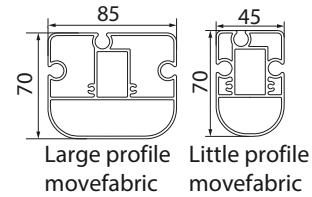

MINIMUM INCLINATION REQUIRED FOR CORRECT OPERATION 7%.

OUR PERGOLAS ARE MADE WITH ROLLER TUBE AND ALUMINUM ACCESSORIES.

Maximum dimensions		
	width	projection
1 Module	500	600
2 Modules	1000	600
3 Modules	1500	600

SP	A* CM	B* CM	P =
150	22	45	4
200	22	54	5
250	22	63	6
300	22	72	7
350	22	81	8
400	22	90	9
450	22	99	10
500	22	108	11
550	22	117	12
600	22	126	13

*INDICATIVE VALUES

- SP PROJECTION
- A ENCUMBRANCE FABRIC IN HEIGHT (variable second inclination)
- B ENCUMBRANCE FABRIC IN PROJECTION
- P NUMBER OF PROFILES MOVEFABRIC (including terminal).

The distance between the profiles movefabric is never exceeding 60 cm.

UNIVERSAL BRACKETS

PROFILES MOVEFABRIC

GUIDE

PROFILE FREESTANDING GUTTER

CANOPY CROSSBAR

PROFILE LEG

Brackets for legs