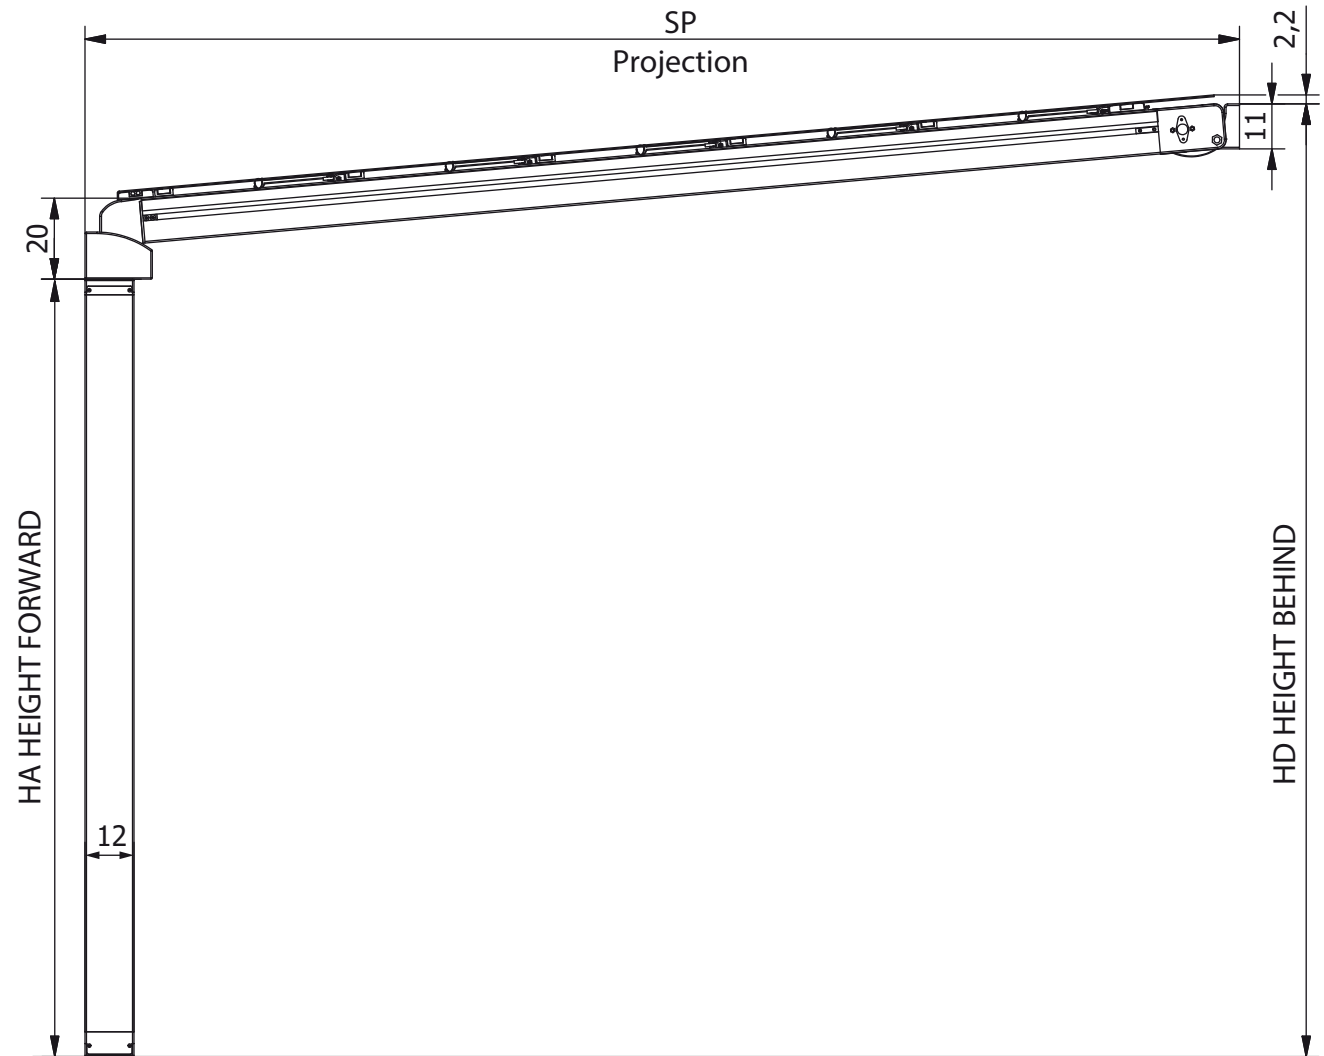

The pre-tensioned blackout PVC covers are available in the colors White, Gray and Vanilla; Valmex embossed blackout PVC covers are available in White, Ivory and Gray.

The TOP 100 can cover underlying spaces up to 15 meters of Width and 6 meters of Projection, placing the maximum number of 3 MODULES side by side, with a minimum footprint of the legs on the floor.

MINIMUM INCLINATION REQUIRED FOR CORRECT OPERATION 7%.

OUR PERGOLAS ARE MADE WITH ROLLER TUBE AND ALUMINUM ACCESSORIES.

Maximum dimensions		
	width	projection
1 Module	500	600
2 Modules	1000	600
3 Modules	1500	600

SP	A* CM	B* CM	P =
150	22	45	4
200	22	54	5
250	22	63	6
300	22	72	7
350	22	81	8
400	22	90	9
450	22	99	10
500	22	108	11
550	22	117	12
600	22	126	13

*INDICATIVE VALUES

- SP PROJECTION
- A ENCUMBRANCE FABRIC IN HEIGHT (variable second inclination)
- B ENCUMBRANCE FABRIC IN PROJECTION
- P NUMBER OF PROFILES MOVEFABRIC (including terminal).

The distance between the profiles movefabric is never exceeding 60 cm.

UNIVERSAL BRACKETS

PROFILES MOVEFABRIC

GUIDE

PROFILE FREESTANDING GUTTER

CANOPY CROSSBAR

PROFILE LEG

Brackets for legs