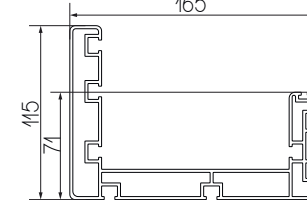

SP	A* CM	B* CM	P =
150	22	45	4
200	22	54	5
250	22	63	6
300	22	72	7
350	22	81	8
400	22	90	9
450	22	99	10
500	22	108	11
550	22	117	12
600	22	126	13

*INDICATIVE VALUES

- SP PROJECTION
- A ENCUMBRANCE FABRIC IN HEIGHT (variable second inclination)
- B ENCUMBRANCE FABRIC IN PROJECTION
- P NUMBER OF PROFILES MOVEFABRIC (including terminal).

The distance between the profiles movefabric is never exceeding 60 cm.

UNIVERSAL BRACKETS

PROFILES MOVEFABRIC

GUIDE

PROFILE FREESTANDING GUTTER

CANOPY CROSSBAR

PROFILE LEG

Brackets for legs

Profile raise fabric

Brackets for crossbar

Arm

Foot with waterdrain integrated

Belt tightener positioned inside the cap

New system of fabric cover-motor

ELEMENTO	NUMERO PARTE
1	TTOPK-002DX
2	TTOPK-002SX
3	V.OPEN-128
4	V.OPEN-125
5	V.OPEN-181
6	V.OPEN-224
7	V.OPEN-223
8	V.MILA-008
9	V.TTOP-020
10	V.TTOP-018
11	V.TTOP-021
12	V.OPEN-129
13	V.TTOP-010
14	V.TTOP-014
15	V.TTOP-025
16	V.TTOP-027
17	V.TTOP-029
18	V.OPEN-165
19	V.OPEN-166
20	V.OPEN-124
21	V.E095-005
22	V.SUPE-016
23	V.OPEN-180
24	V.TTOP-023
25	V.OPEN-177
26	V.TTOP-013
27	V.TTOP-011
28	V.TTOP-009
29	V.OPEN-153
30	V.TTOP-015
31	V.TTOP-022
32	SELJKLEDM
33	SELJKLEDF
34	SMCDADO0605A
35	SMCTESA0630A
36	GUIDA TOP
37	GAMBA 120 TOP
38	TELO TOP 2
39	PORTA TESSUTO GRANDE TOP
40	PORTA TESSUTO TOP
41	PORTA TESSUTO GRANDE TOP -2
42	TIMPANI S110 new
43	tettino top standard
44	TUBO AVV TOP
45	tubo cannetta
46	CANALA PORTANTE TOP
47	SPAZZOLINO
48	TELO LASCO
49	SPESSORE LED