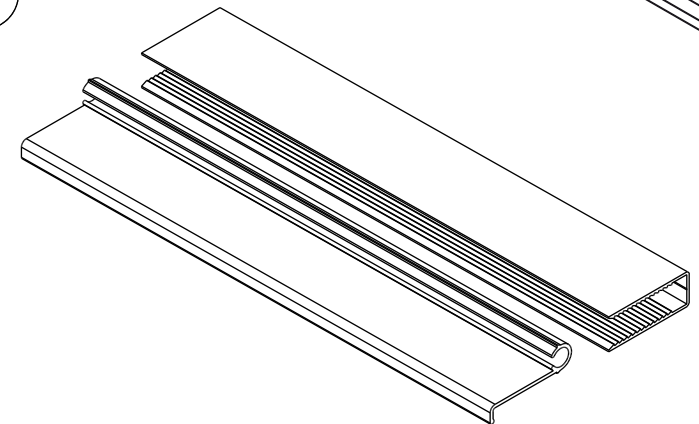

It is a pergola with a modern and linear design, versatile and easy to install, with high quality standards. Entirely made with painted aluminum profiles and with pre-tensioned blackout PVC covers, or embossed Valmex blackout PVC or two-colored Opatex PVC, the structure is wall-mounted and moved by a radio-controlled electronic motor, which allows the upper folding opening of the single fabric up to maximum tension.

The distance between the profiles movefabric is never exceeding 60 cm.

UNIVERSAL BRACKETS

PROFILES MOVEFABRIC

GUIDE

PROFILE FREESTANDING GUTTER

CANOPY CROSSBAR

PROFILE LEG

Brackets for legs

Profile raise fabric

Brackets for crossbar

Arm

Foot with waterdrain integrated

Belt tightener positioned inside the cap

New system of fabric cover-motor

ELEMENTO	NUMERO PARTE
1	TTOPK-002DX
2	TTOPK-002SX
3	V.OPEN-128
4	V.OPEN-125
5	V.OPEN-181
6	V.OPEN-224
7	V.OPEN-223
8	V.MILA-008
9	V.TTOP-020
10	V.TTOP-018
11	V.TTOP-021
12	V.OPEN-129
13	V.TTOP-010
14	V.TTOP-014
15	V.TTOP-025
16	V.TTOP-027
17	V.TTOP-029
18	V.OPEN-165
19	V.OPEN-166
20	V.OPEN-124
21	V.E095-005
22	V.SUPE-016
23	V.OPEN-180
24	V.TTOP-023
25	V.OPEN-177
26	V.TTOP-013
27	V.TTOP-011
28	V.TTOP-009
29	V.OPEN-153
30	V.TTOP-015
31	V.TTOP-022
32	SELJKLEDM
33	SELJKLEDF
34	SMCDADO0605A
35	SMCTESA0630A
36	GUIDA TOP
37	GAMBA 120 TOP
38	TELO TOP 2
39	PORTA TESSUTO GRANDE TOP
40	PORTA TESSUTO TOP
41	PORTA TESSUTO GRANDE TOP -2
42	TIMPANI S110 new
43	tettino top standard
44	TUBO AVV TOP
45	tubo cannetta
46	CANALA PORTANTE TOP
47	SPAZZOLINO
48	TELO LASCO
49	SPESSORE LED