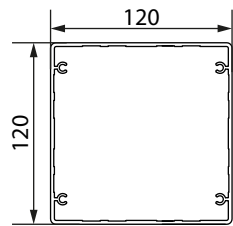

MINIMUM INCLINATION REQUIRED FOR CORRECT OPERATION 7%.

OUR PERGOLAS ARE MADE WITH ROLLER TUBE AND ALUMINUM ACCESSORIES.

Maximum dimensions		
	width	projection
1 Module	500	600
2 Modules	1000	600
3 Modules	1500	600

SP	A* CM	B* CM	P =
150	22	45	4
200	22	54	5
250	22	63	6
300	22	72	7
350	22	81	8
400	22	90	9
450	22	99	10
500	22	108	11
550	22	117	12
600	22	126	13

*INDICATIVE VALUES

- SP PROJECTION
- A ENCUMBRANCE FABRIC IN HEIGHT (variable second inclination)
- B ENCUMBRANCE FABRIC IN PROJECTION
- P NUMBER OF PROFILES MOVEFABRIC (including terminal).

The distance between the profiles movefabric is never exceeding 60 cm.

UNIVERSAL BRACKETS

PROFILES MOVEFABRIC

GUIDE

PROFILE FREESTANDING GUTTER

CANOPY CROSSBAR

PROFILE LEG

Brackets for legs