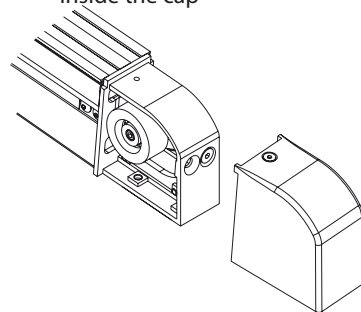

The distance between the profiles movefabric is never exceeding 60 cm.

UNIVERSAL BRACKETS

PROFILES MOVEFABRIC

GUIDE

PROFILE FREESTANDING GUTTER

CANOPY CROSSBAR

PROFILE LEG

Brackets for legs

Profile raise fabric

Brackets for crossbar

Arm

Foot with waterdrain integrated

Belt tightener positioned inside the cap

New system of fabric cover-motor

ELEMENTO	NUMERO PARTE
1	TTOPK-002DX
2	TTOPK-002SX
3	V.OPEN-128
4	V.OPEN-125
5	V.OPEN-181
6	V.OPEN-224
7	V.OPEN-223
8	V.MILA-008
9	V.TTOP-020
10	V.TTOP-018
11	V.TTOP-021
12	V.OPEN-129
13	V.TTOP-010
14	V.TTOP-014
15	V.TTOP-025
16	V.TTOP-027
17	V.TTOP-029
18	V.OPEN-165
19	V.OPEN-166
20	V.OPEN-124
21	V.E095-005
22	V.SUPE-016
23	V.OPEN-180
24	V.TTOP-023
25	V.OPEN-177
26	V.TTOP-013
27	V.TTOP-011
28	V.TTOP-009
29	V.OPEN-153
30	V.TTOP-015
31	V.TTOP-022
32	SELJKLEDM
33	SELJKLEDF
34	SMCDADO0605A
35	SMCTESA0630A
36	GUIDA TOP
37	GAMBA 120 TOP
38	TELO TOP 2
39	PORTA TESSUTO GRANDE TOP
40	PORTA TESSUTO TOP
41	PORTA TESSUTO GRANDE TOP -2
42	TIMPANI S110 new
43	tettino top standard
44	TUBO AVV TOP
45	tubo cannetta
46	CANALA PORTANTE TOP
47	SPAZZOLINO
48	TELO LASCO
49	SPESSORE LED